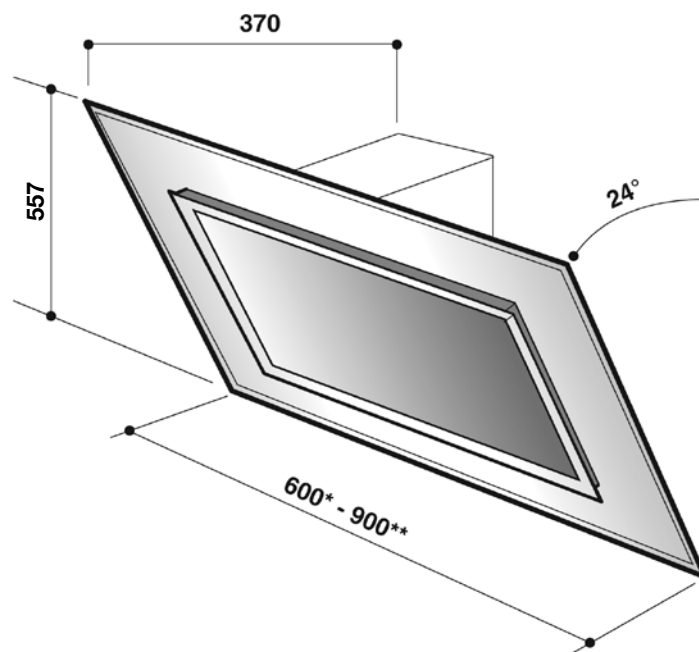

* Maximum height when chimney kit installed 629mm

DHD1192X** / DHD1160X*