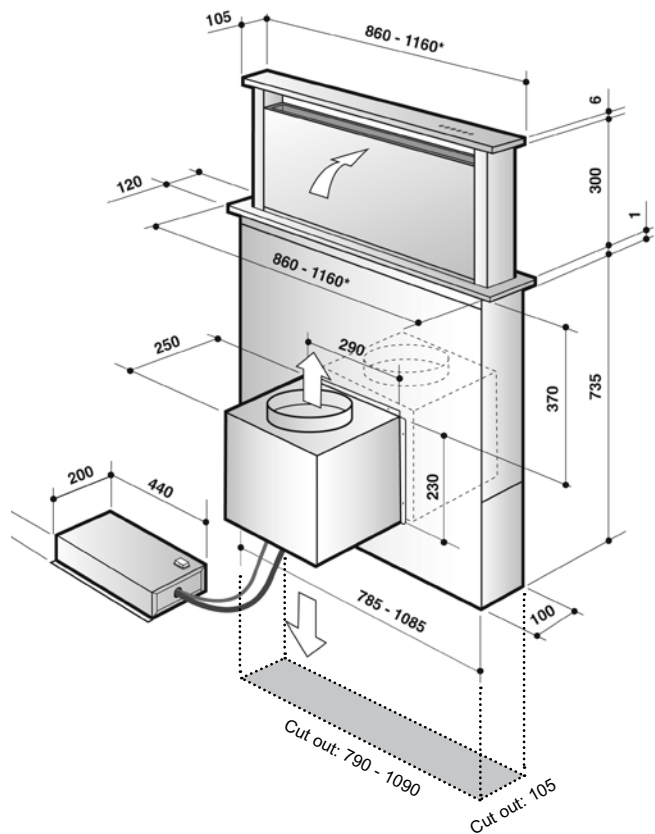

HOODS TECHNICAL DRAWINGS

DHD1102X / DHD1100X